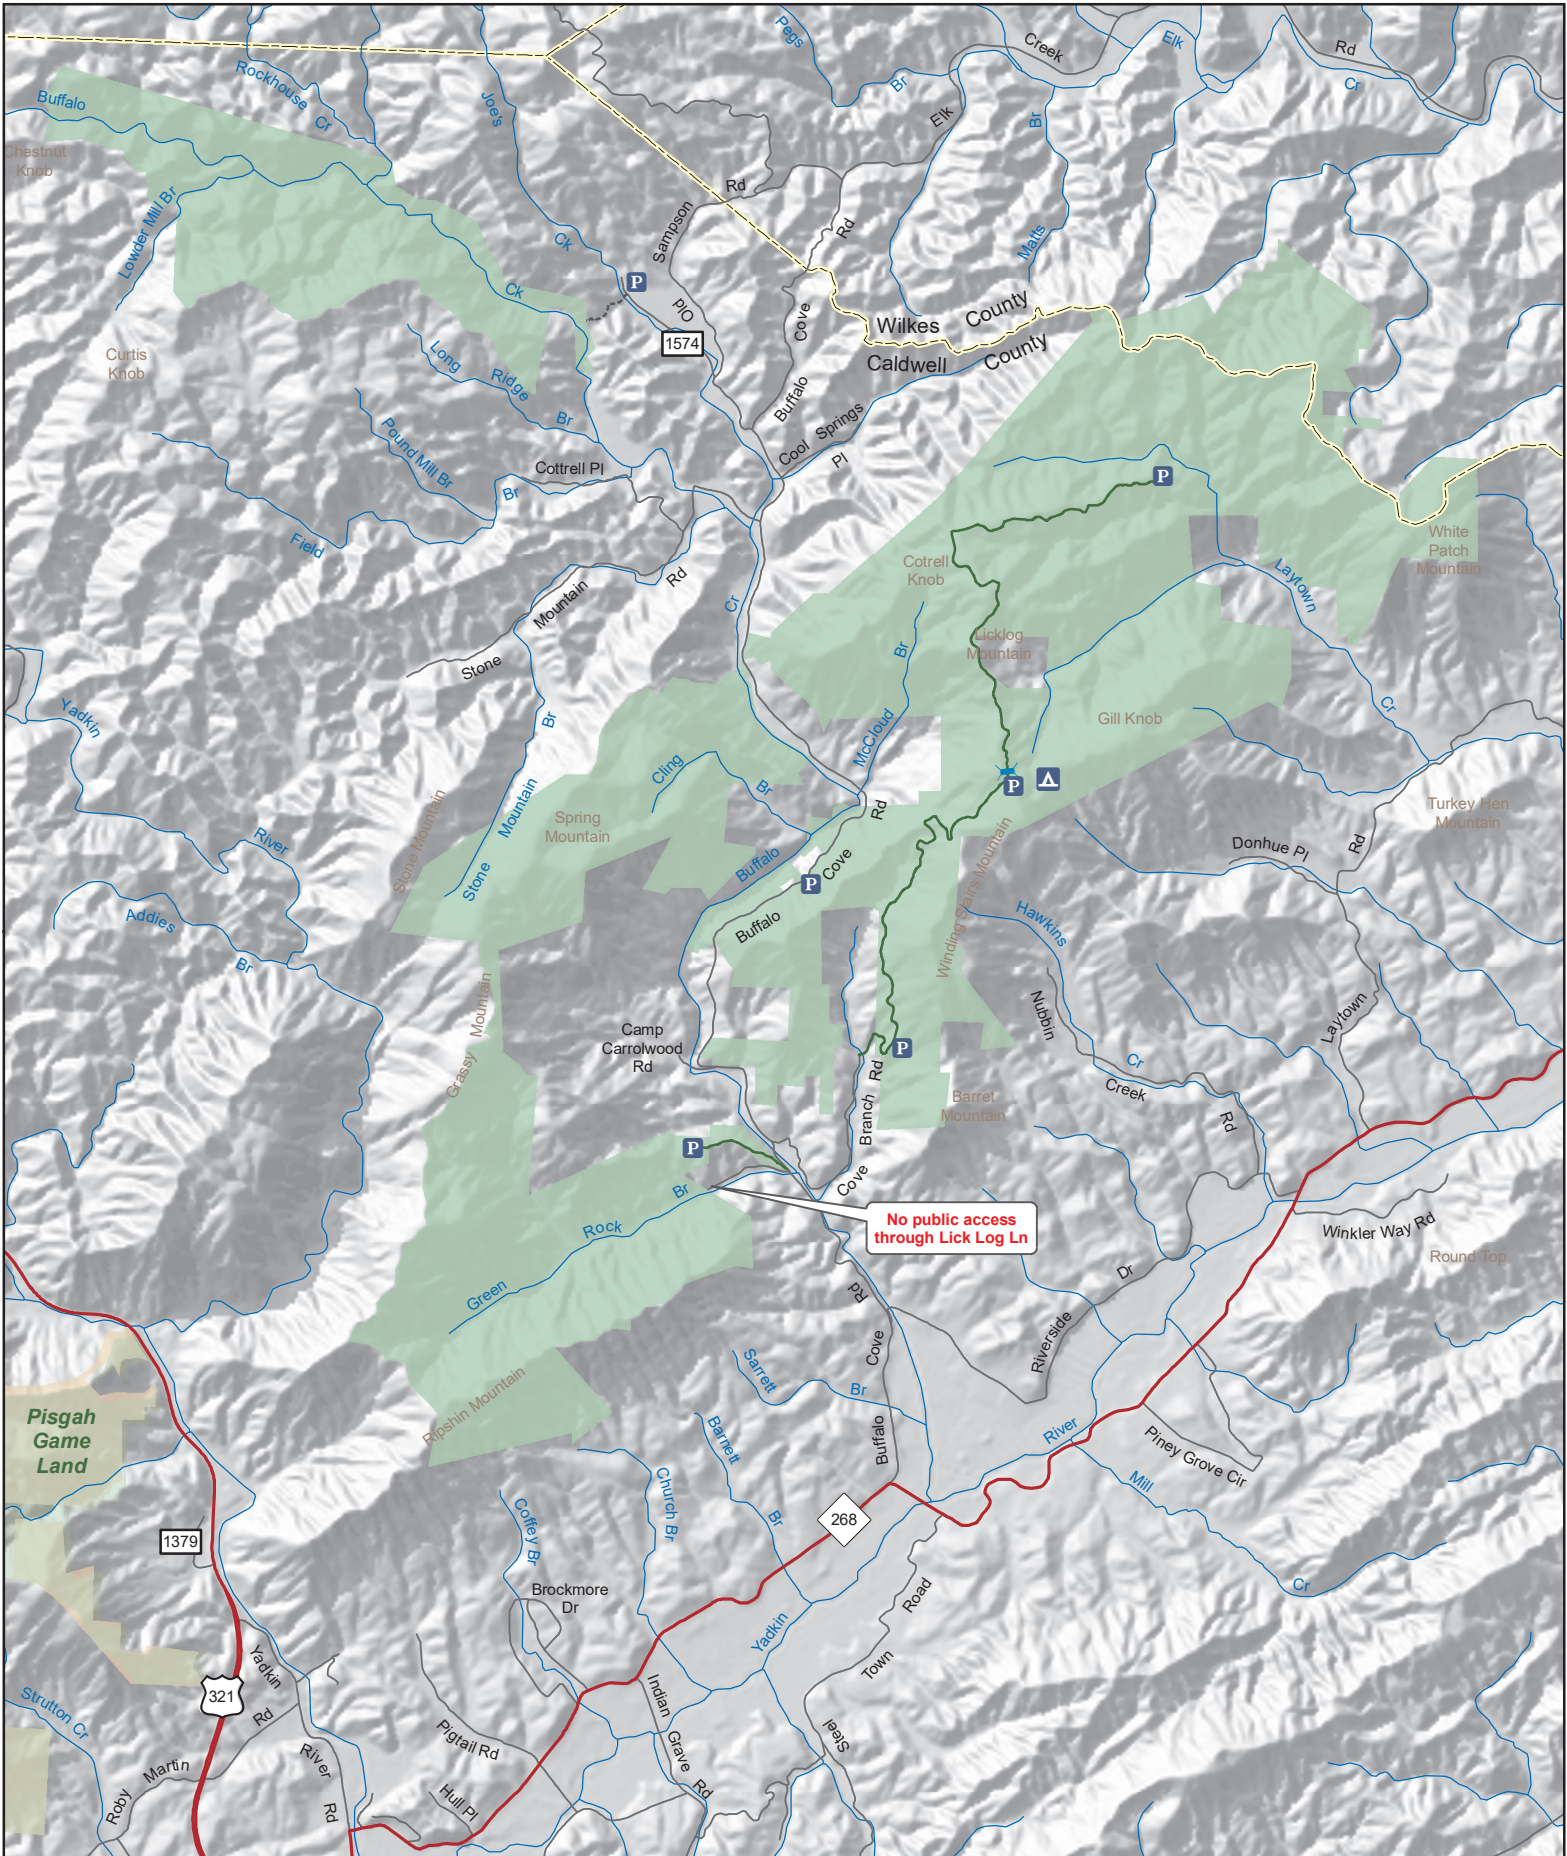

BUFFALO COVE GAME LAND

N.C. Wildlife Resources Commission
Caldwell and Wilkes Counties (7,030 acres)

Gate Open Sep. 1 - Jan. 1
 Public Parking
 Designated Camping Area

Hunter Vehicle Access Road
 Trail

Game Land
 Federal Land

0 0.5 1
 Miles