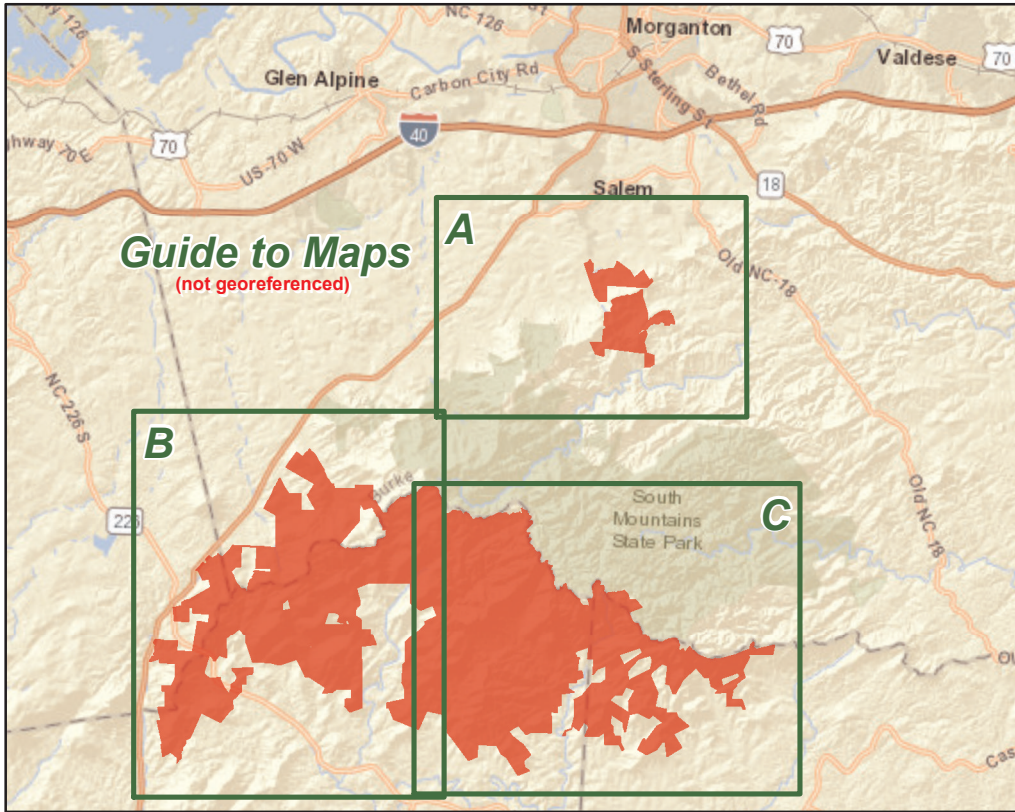

# SOUTH MOUNTAINS GAME LAND

N.C. Wildlife Resources Commission  
 Burke, Cleveland, McDowell and Rutherford Counties (22,580 total acres)

- Gate Open Sep.1 - Jan.1 & During Turkey Season
- Disabled Sportsman Blind
- Designated Camping Area
- Public Parking
- Public Fishing Area
- Disabled Sportsman Access Road
- Hunter Vehicle Access Road
- 4WD Hunter Road
- Secondary Road
- Game Land
- State Park

# SOUTH MOUNTAINS GAME LAND (continued)

N.C. Wildlife Resources Commission  
Burke, Cleveland, McDowell and Rutherford Counties

# SOUTH MOUNTAINS GAME LAND (continued)

N.C. Wildlife Resources Commission  
Burke, Cleveland, McDowell and Rutherford Counties

No access from Brier Creek Rd