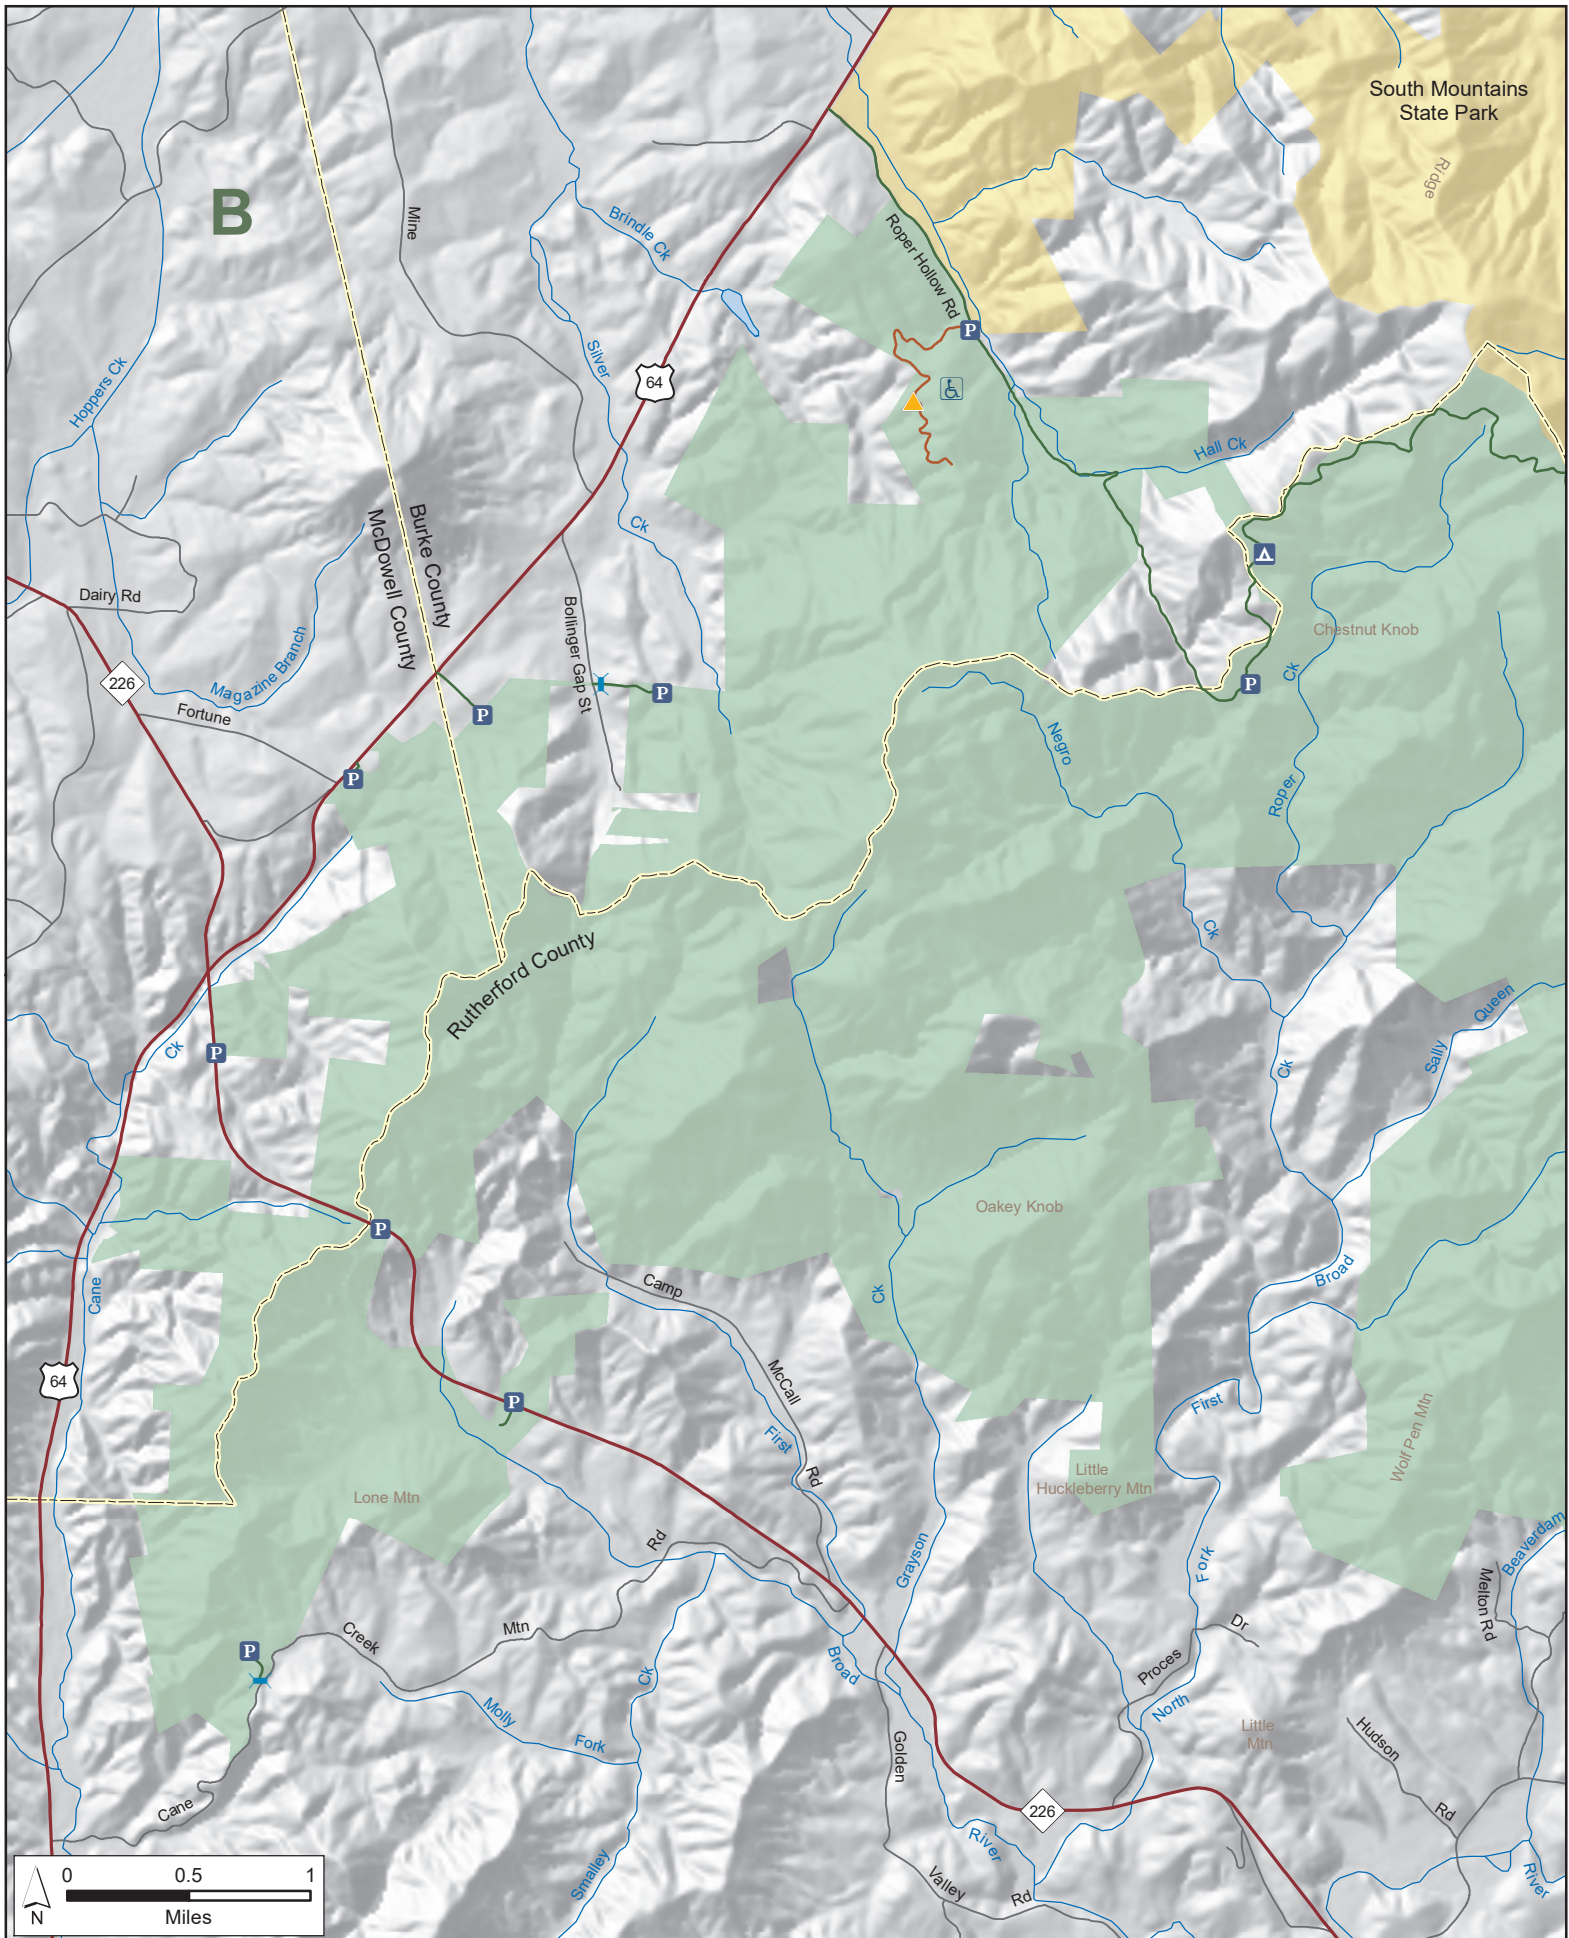

# SOUTH MOUNTAINS GAME LAND

N.C. Wildlife Resources Commission  
 Burke, Cleveland, McDowell and Rutherford Counties (22,580 total acres)

- Gate Open Sep.1 - Jan.1 & During Turkey Season
- Disabled Sportsman Blind
- Designated Camping Area
- Public Parking
- Public Fishing Area
- Disabled Sportsman Access Road
- Hunter Vehicle Access Road
- 4WD Hunter Road
- Secondary Road
- Game Land
- State Park

# SOUTH MOUNTAINS GAME LAND (continued)

N.C. Wildlife Resources Commission  
Burke, Cleveland, McDowell and Rutherford Counties

# SOUTH MOUNTAINS GAME LAND (continued)

N.C. Wildlife Resources Commission  
Burke, Cleveland, McDowell and Rutherford Counties

No access from Brier Creek Rd