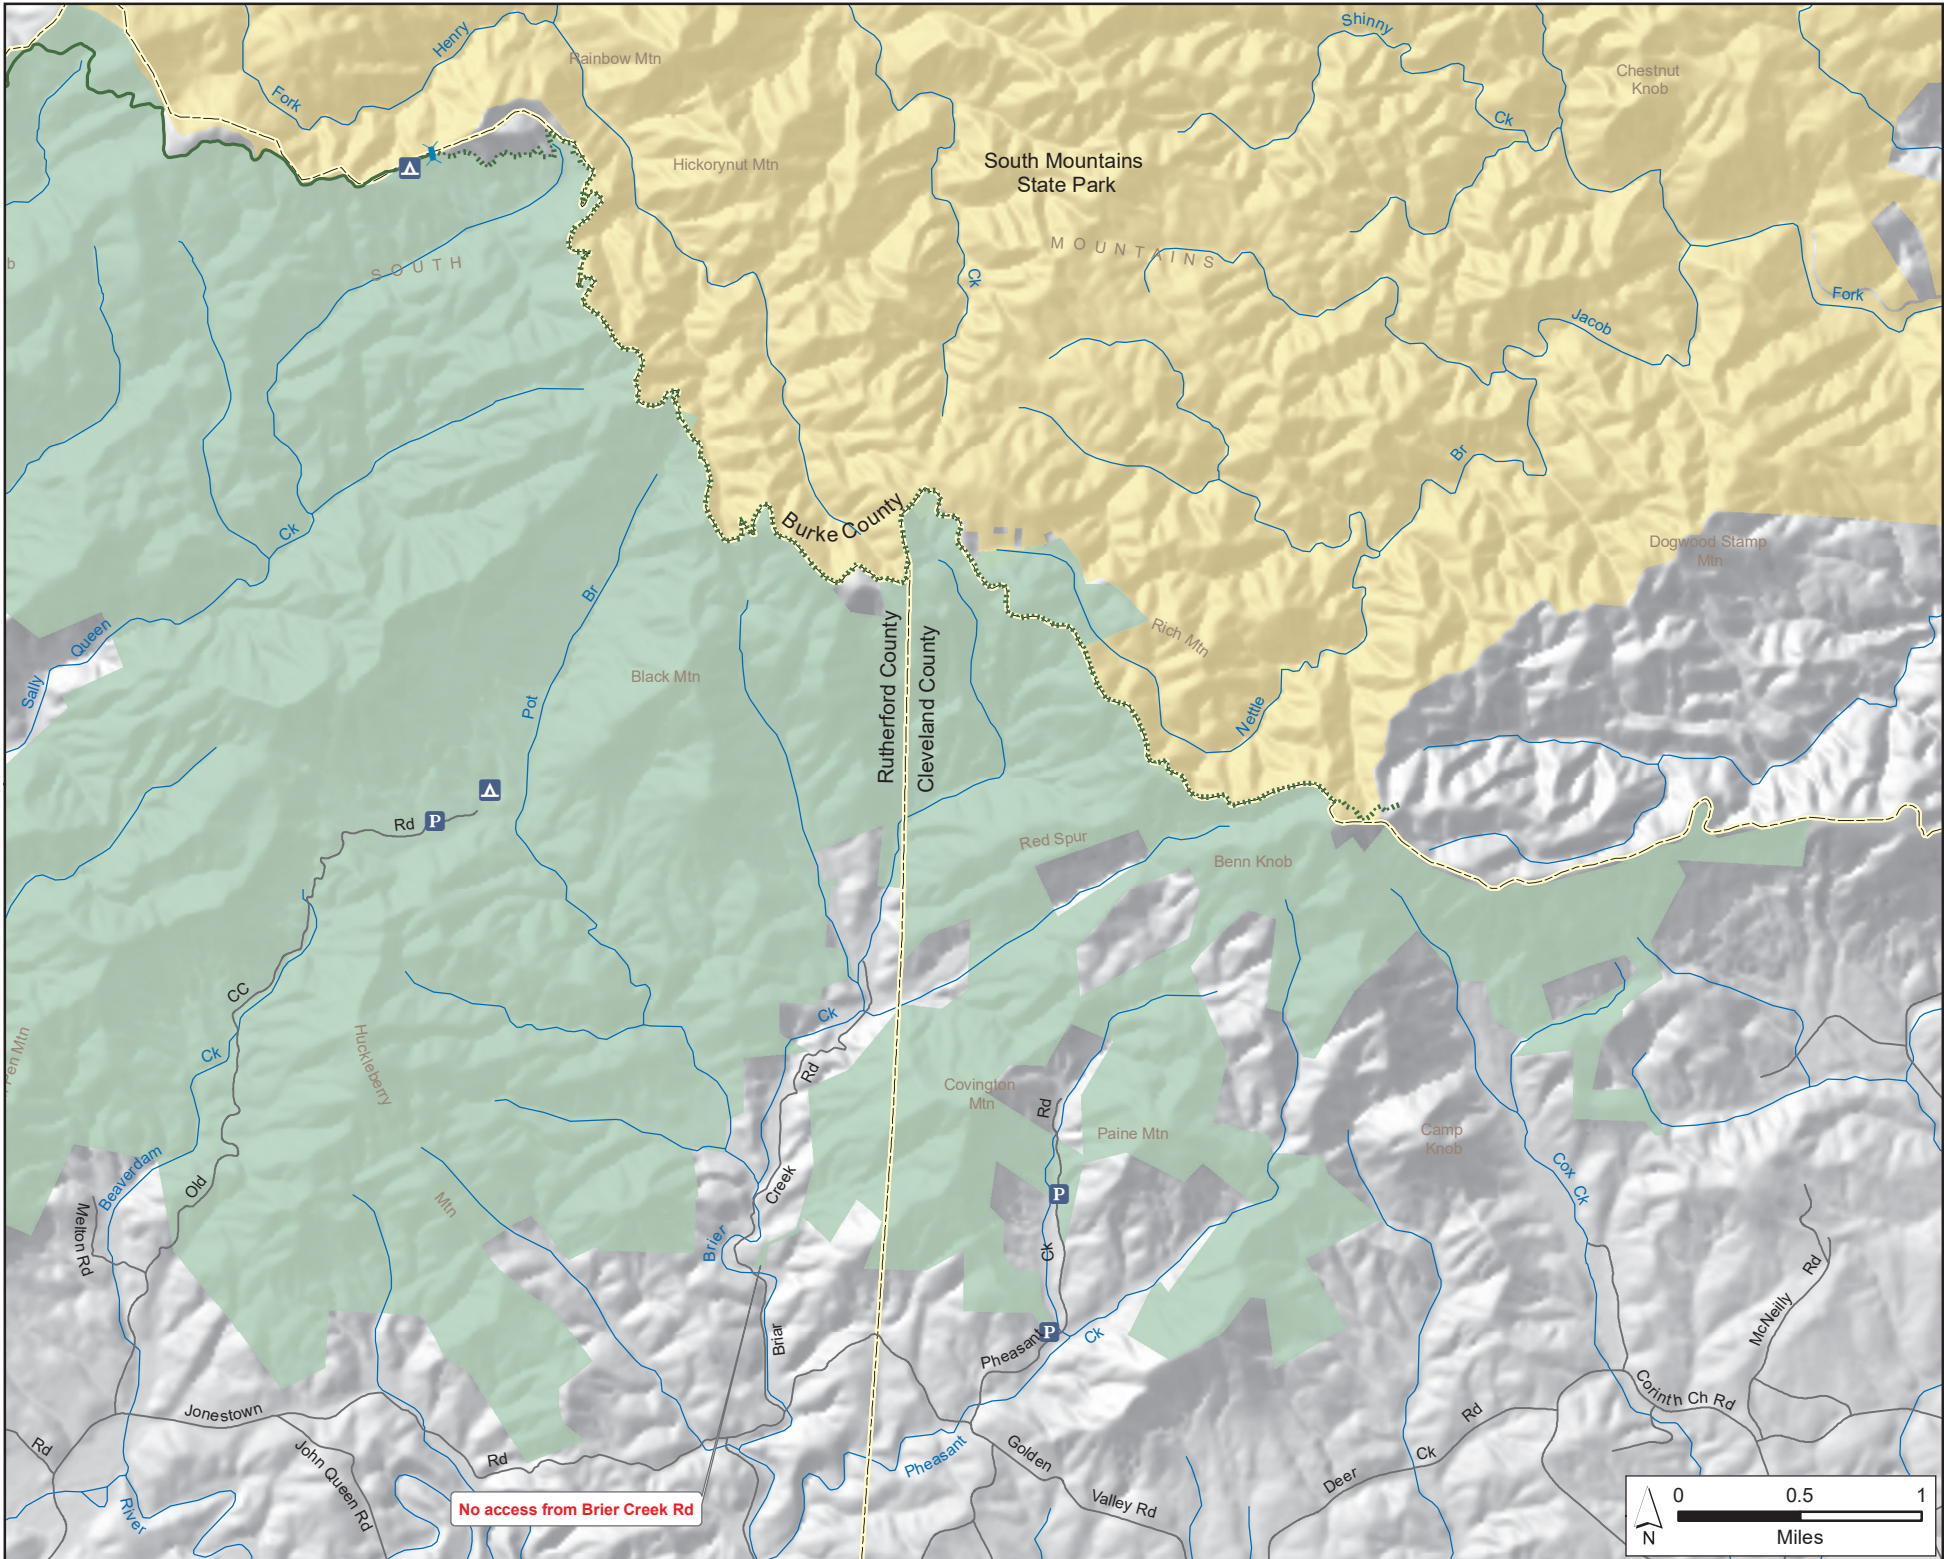

# SOUTH MOUNTAINS GAME LAND

N.C. Wildlife Resources Commission  
 Burke, Cleveland, McDowell and Rutherford Counties (22,580 total acres)

- Gate Open Sep.1 - Jan.1 & During Turkey Season
- Disabled Sportsman Blind
- Designated Camping Area
- Public Parking
- Public Fishing Area
- Disabled Sportsman Access Road
- Hunter Vehicle Access Road
- 4WD Hunter Road
- Secondary Road
- Game Land
- State Park

# SOUTH MOUNTAINS GAME LAND (continued)

N.C. Wildlife Resources Commission  
Burke, Cleveland, McDowell and Rutherford Counties

# SOUTH MOUNTAINS GAME LAND (continued)

N.C. Wildlife Resources Commission  
Burke, Cleveland, McDowell and Rutherford Counties

No access from Brier Creek Rd