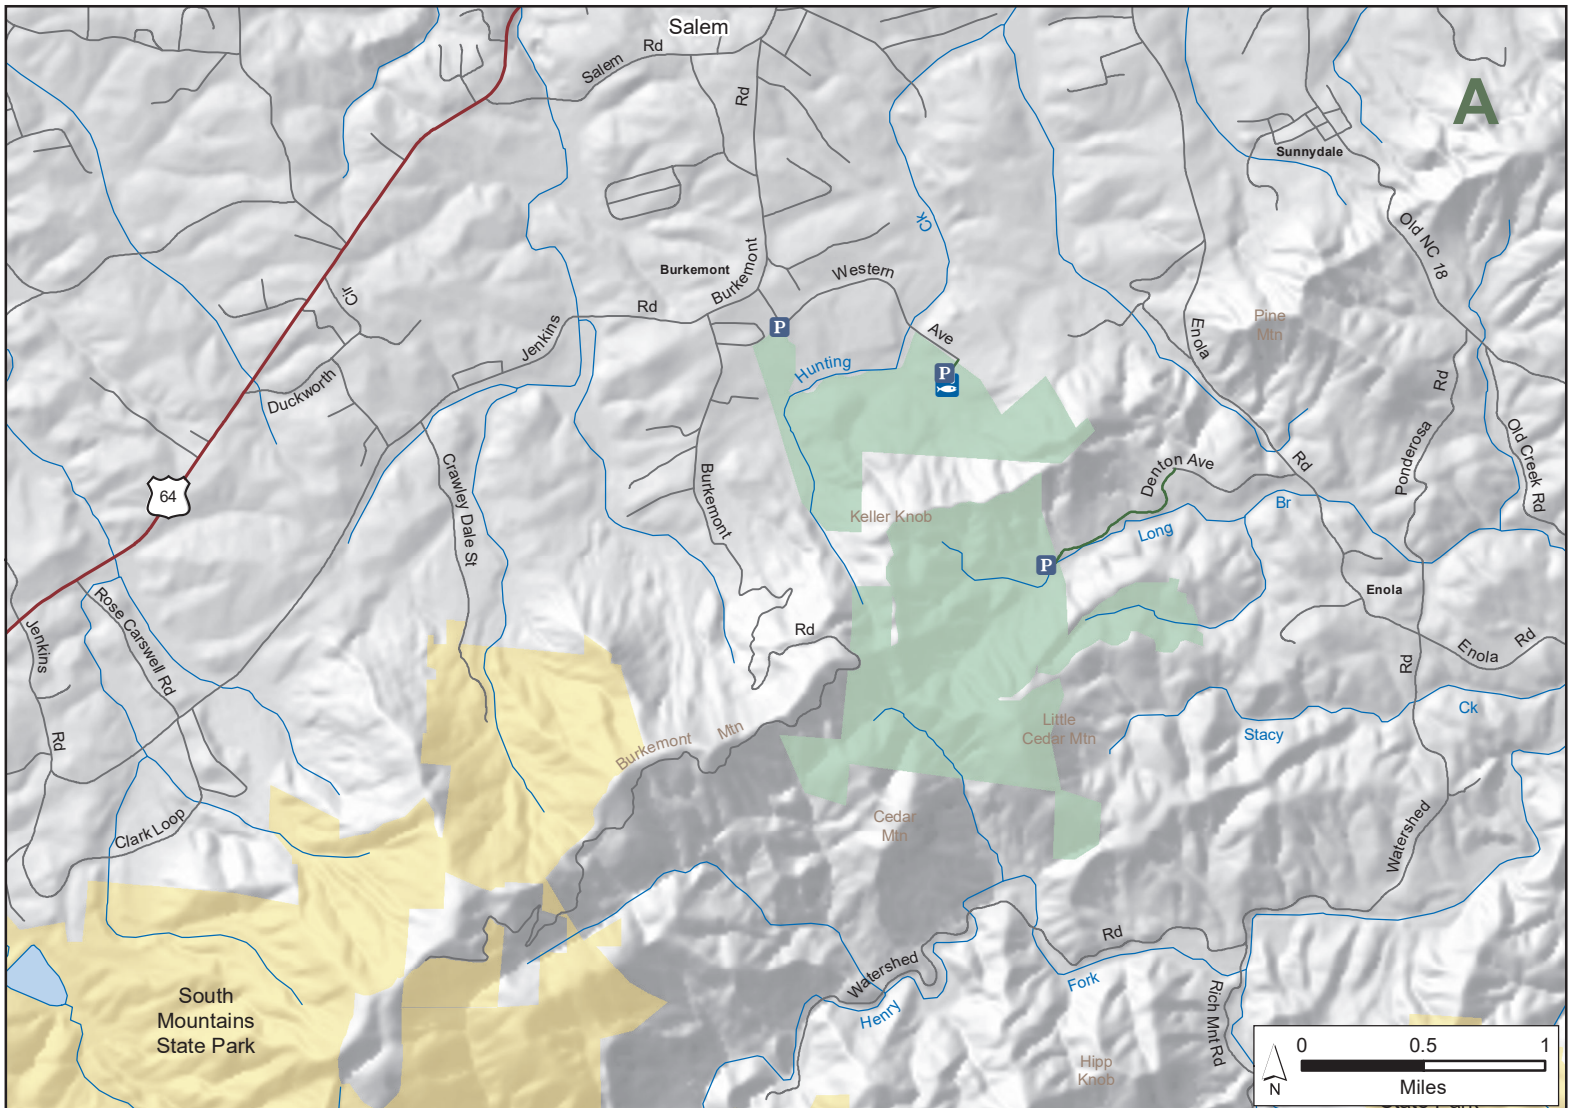

# SOUTH MOUNTAINS GAME LAND

N.C. Wildlife Resources Commission  
 Burke, Cleveland, McDowell and Rutherford Counties (22,580 total acres)

- Gate Open Sep.1 - Jan.1 & During Turkey Season
- Disabled Sportsman Blind
- Designated Camping Area
- Public Parking
- Public Fishing Area
- Disabled Sportsman Access Road
- Hunter Vehicle Access Road
- 4WD Hunter Road
- Secondary Road
- Game Land
- State Park

# SOUTH MOUNTAINS GAME LAND (continued)

N.C. Wildlife Resources Commission  
Burke, Cleveland, McDowell and Rutherford Counties

# SOUTH MOUNTAINS GAME LAND (continued)

N.C. Wildlife Resources Commission  
Burke, Cleveland, McDowell and Rutherford Counties

No access from Brier Creek Rd