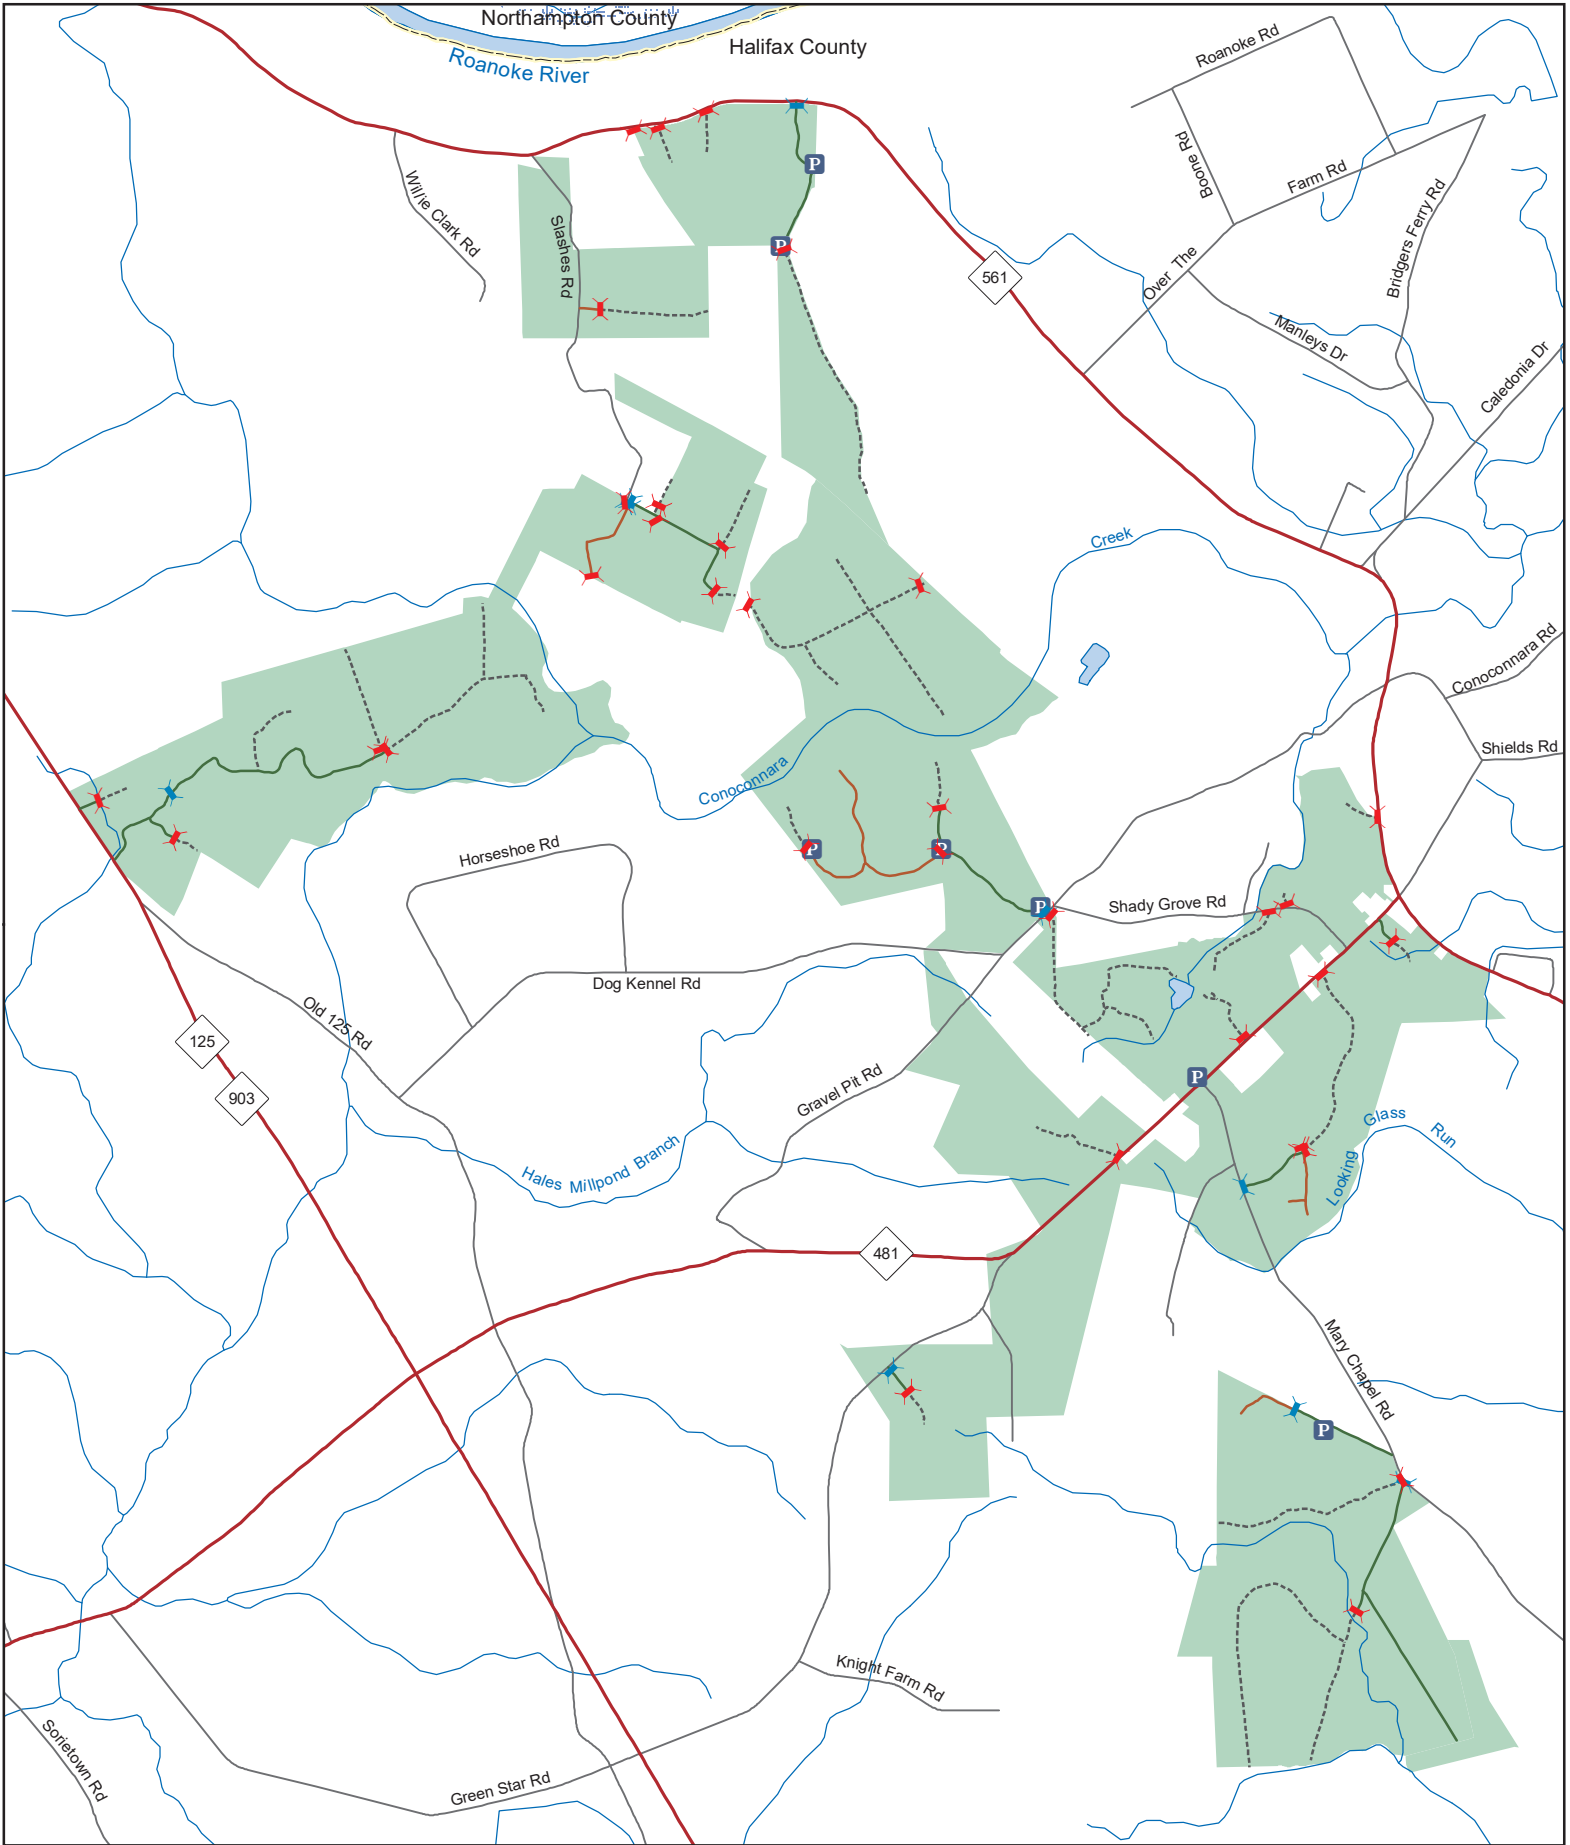

TILLERY GAME LAND

N.C. Wildlife Resources Commission
Halifax County (5,250 acres)

- ✂ Permanently Closed Gate
- ⚡ Seasonally Closed Gate
- Ⓟ Public Parking
- ⋯ Trail
- Disabled Sportsman Access
- Hunter Vehicle Access Road
- Game Land