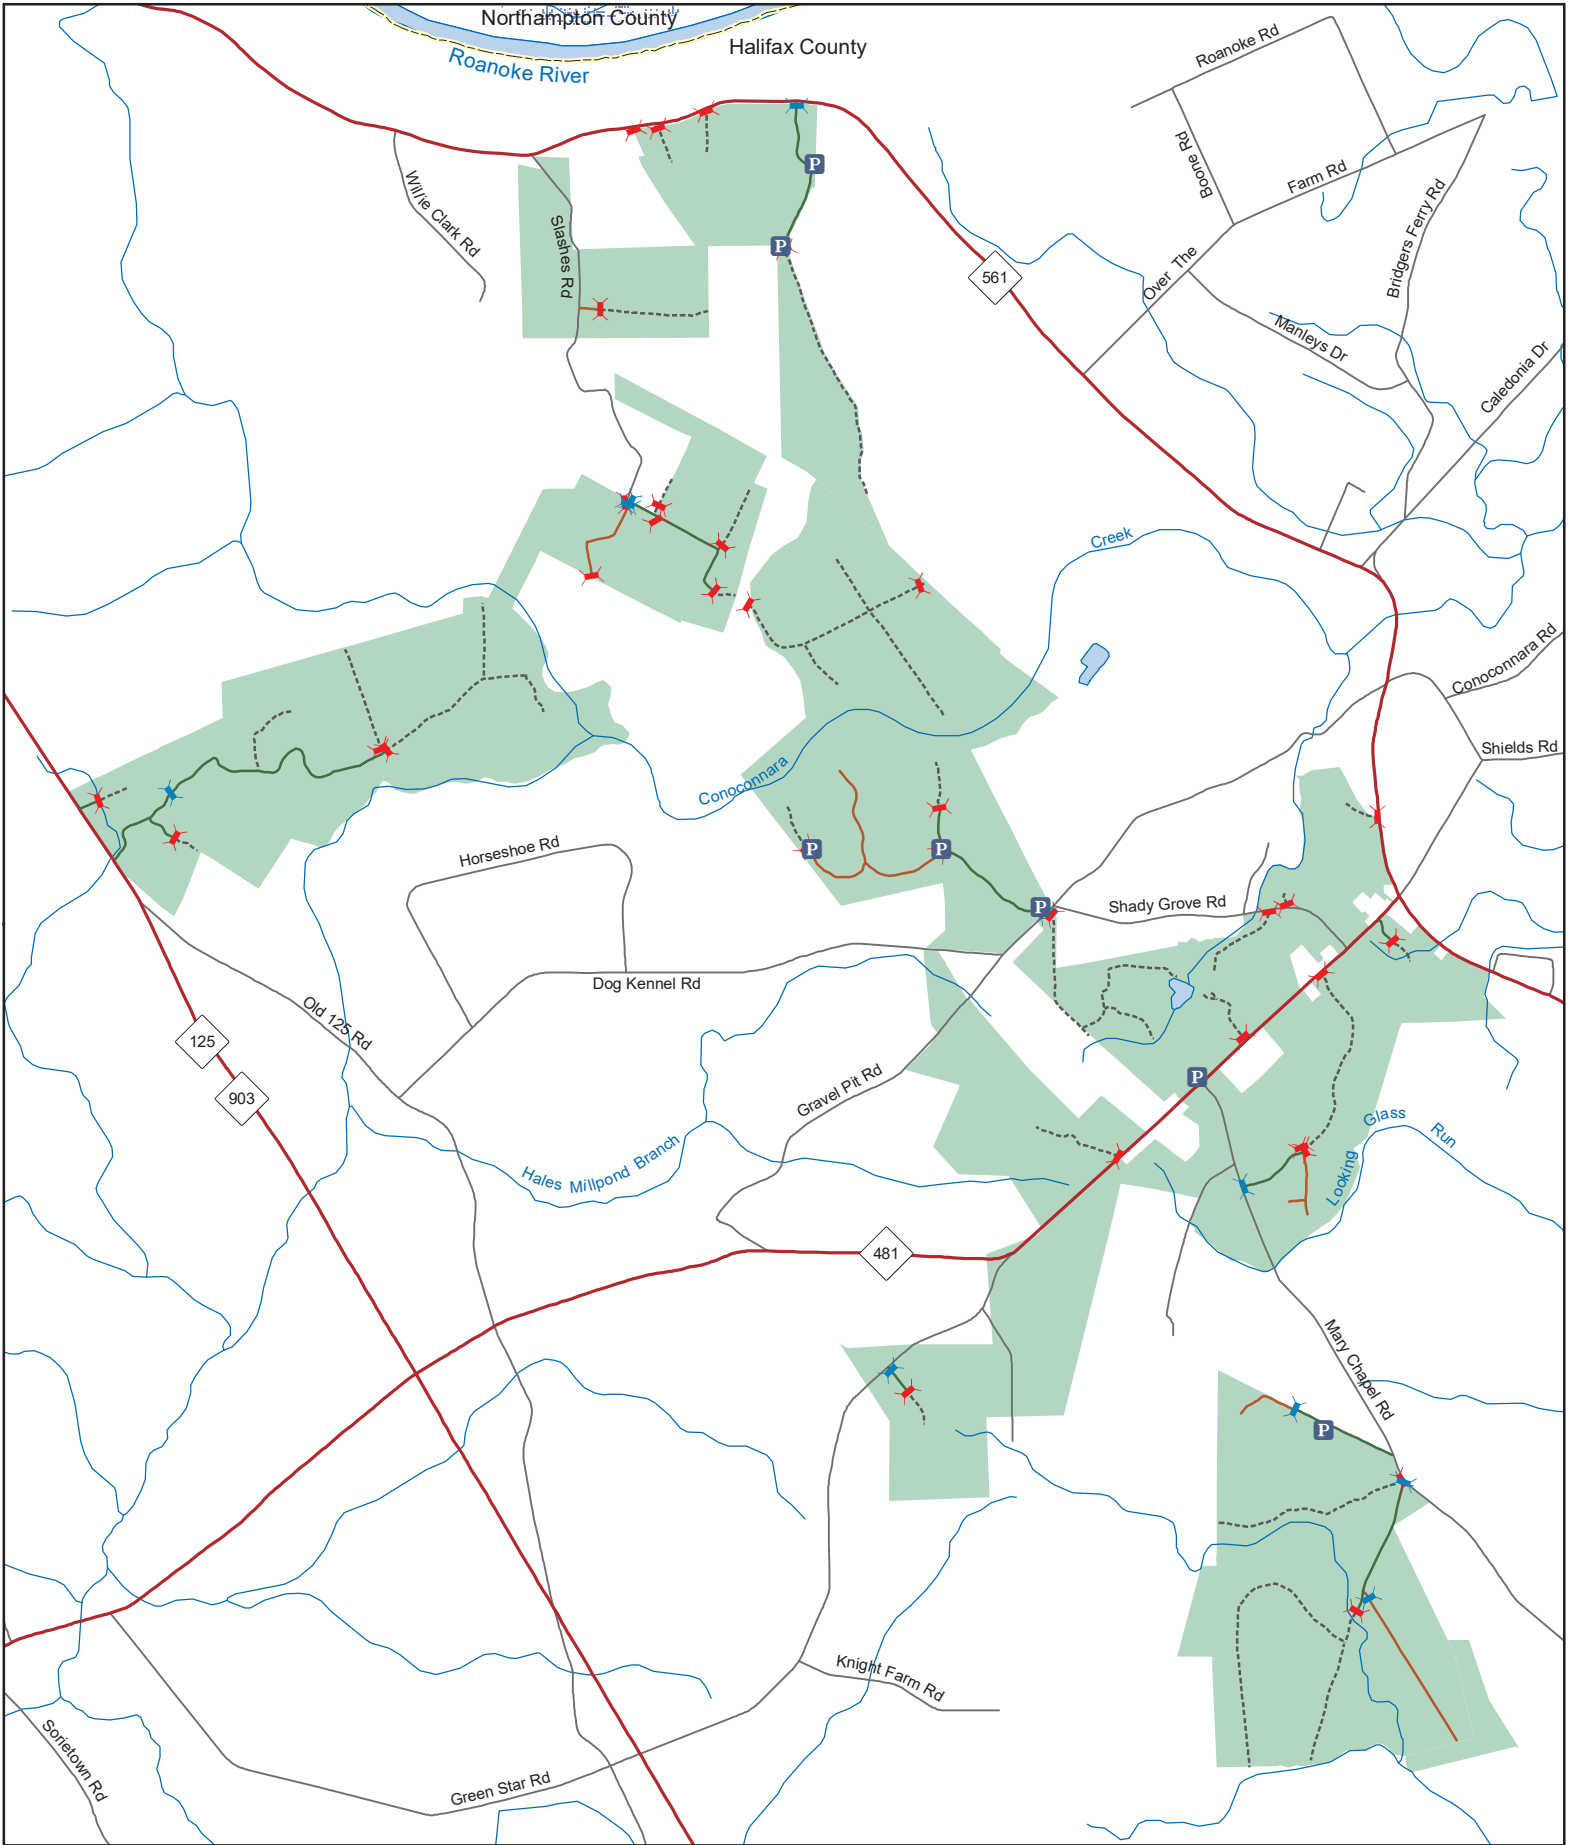

TILLERY GAME LAND

N.C. Wildlife Resources Commission
Halifax County (5,250 acres)

- Permanently Closed Gate
- Seasonally Closed Gate
- Public Parking
- Trail
- Disabled Sportsman Access
- Hunter Vehicle Access Road
- Game Land