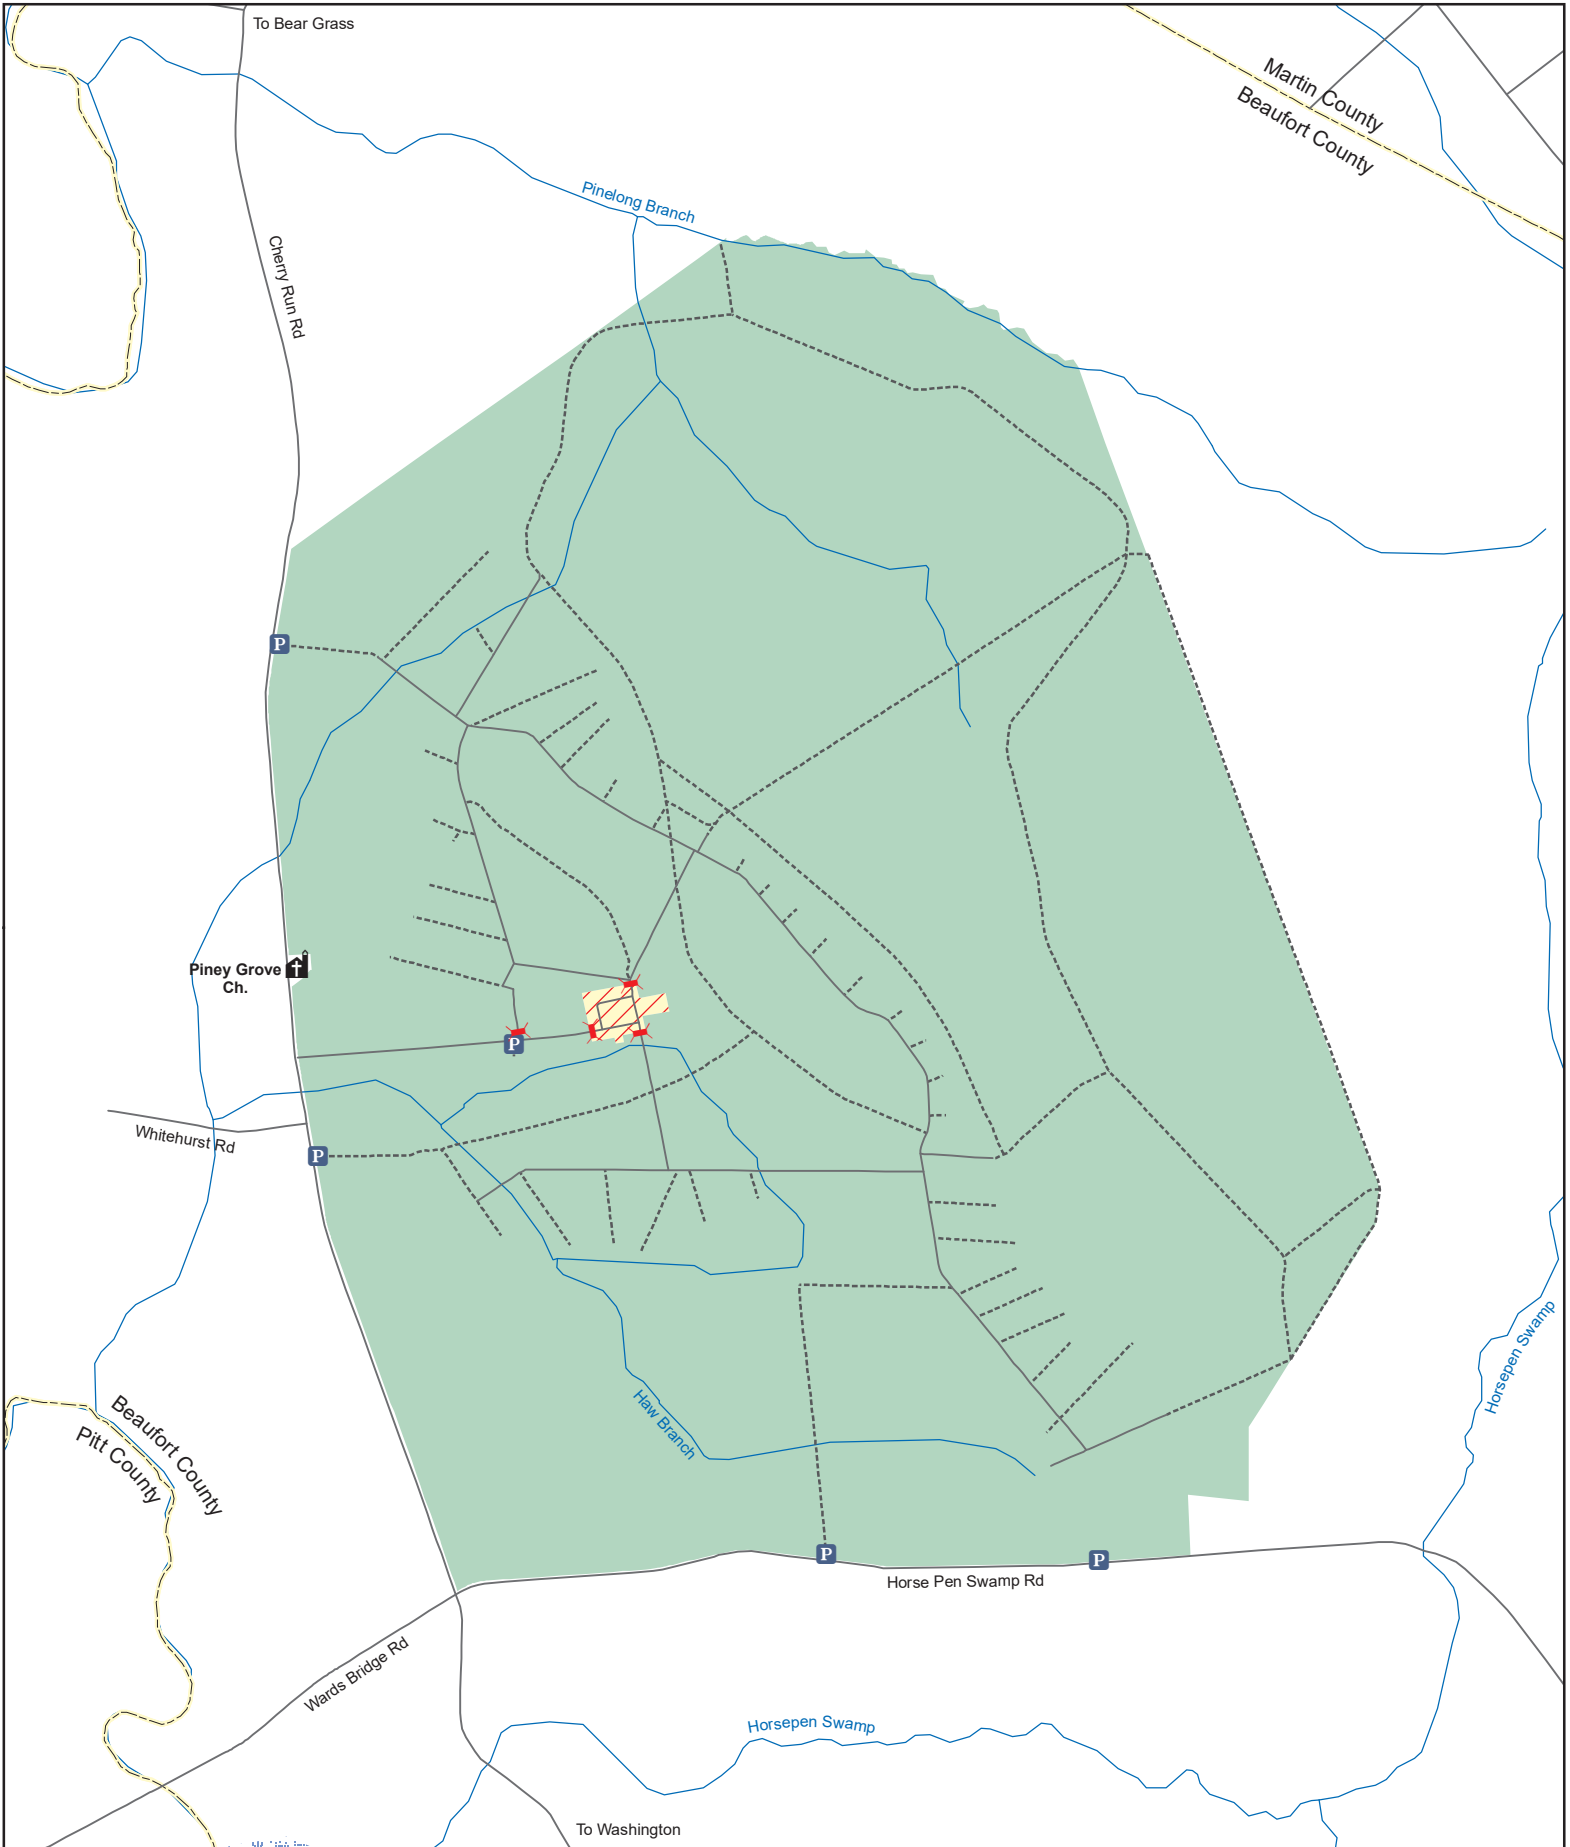

VOICE OF AMERICA GAME LAND

N.C. Wildlife Resources Commission
Beaufort County (2,818 acres)

- Game Land
- Secondary Road
- Permanently Closed Gate
- Restricted Zone
- Trail
- Public Parking