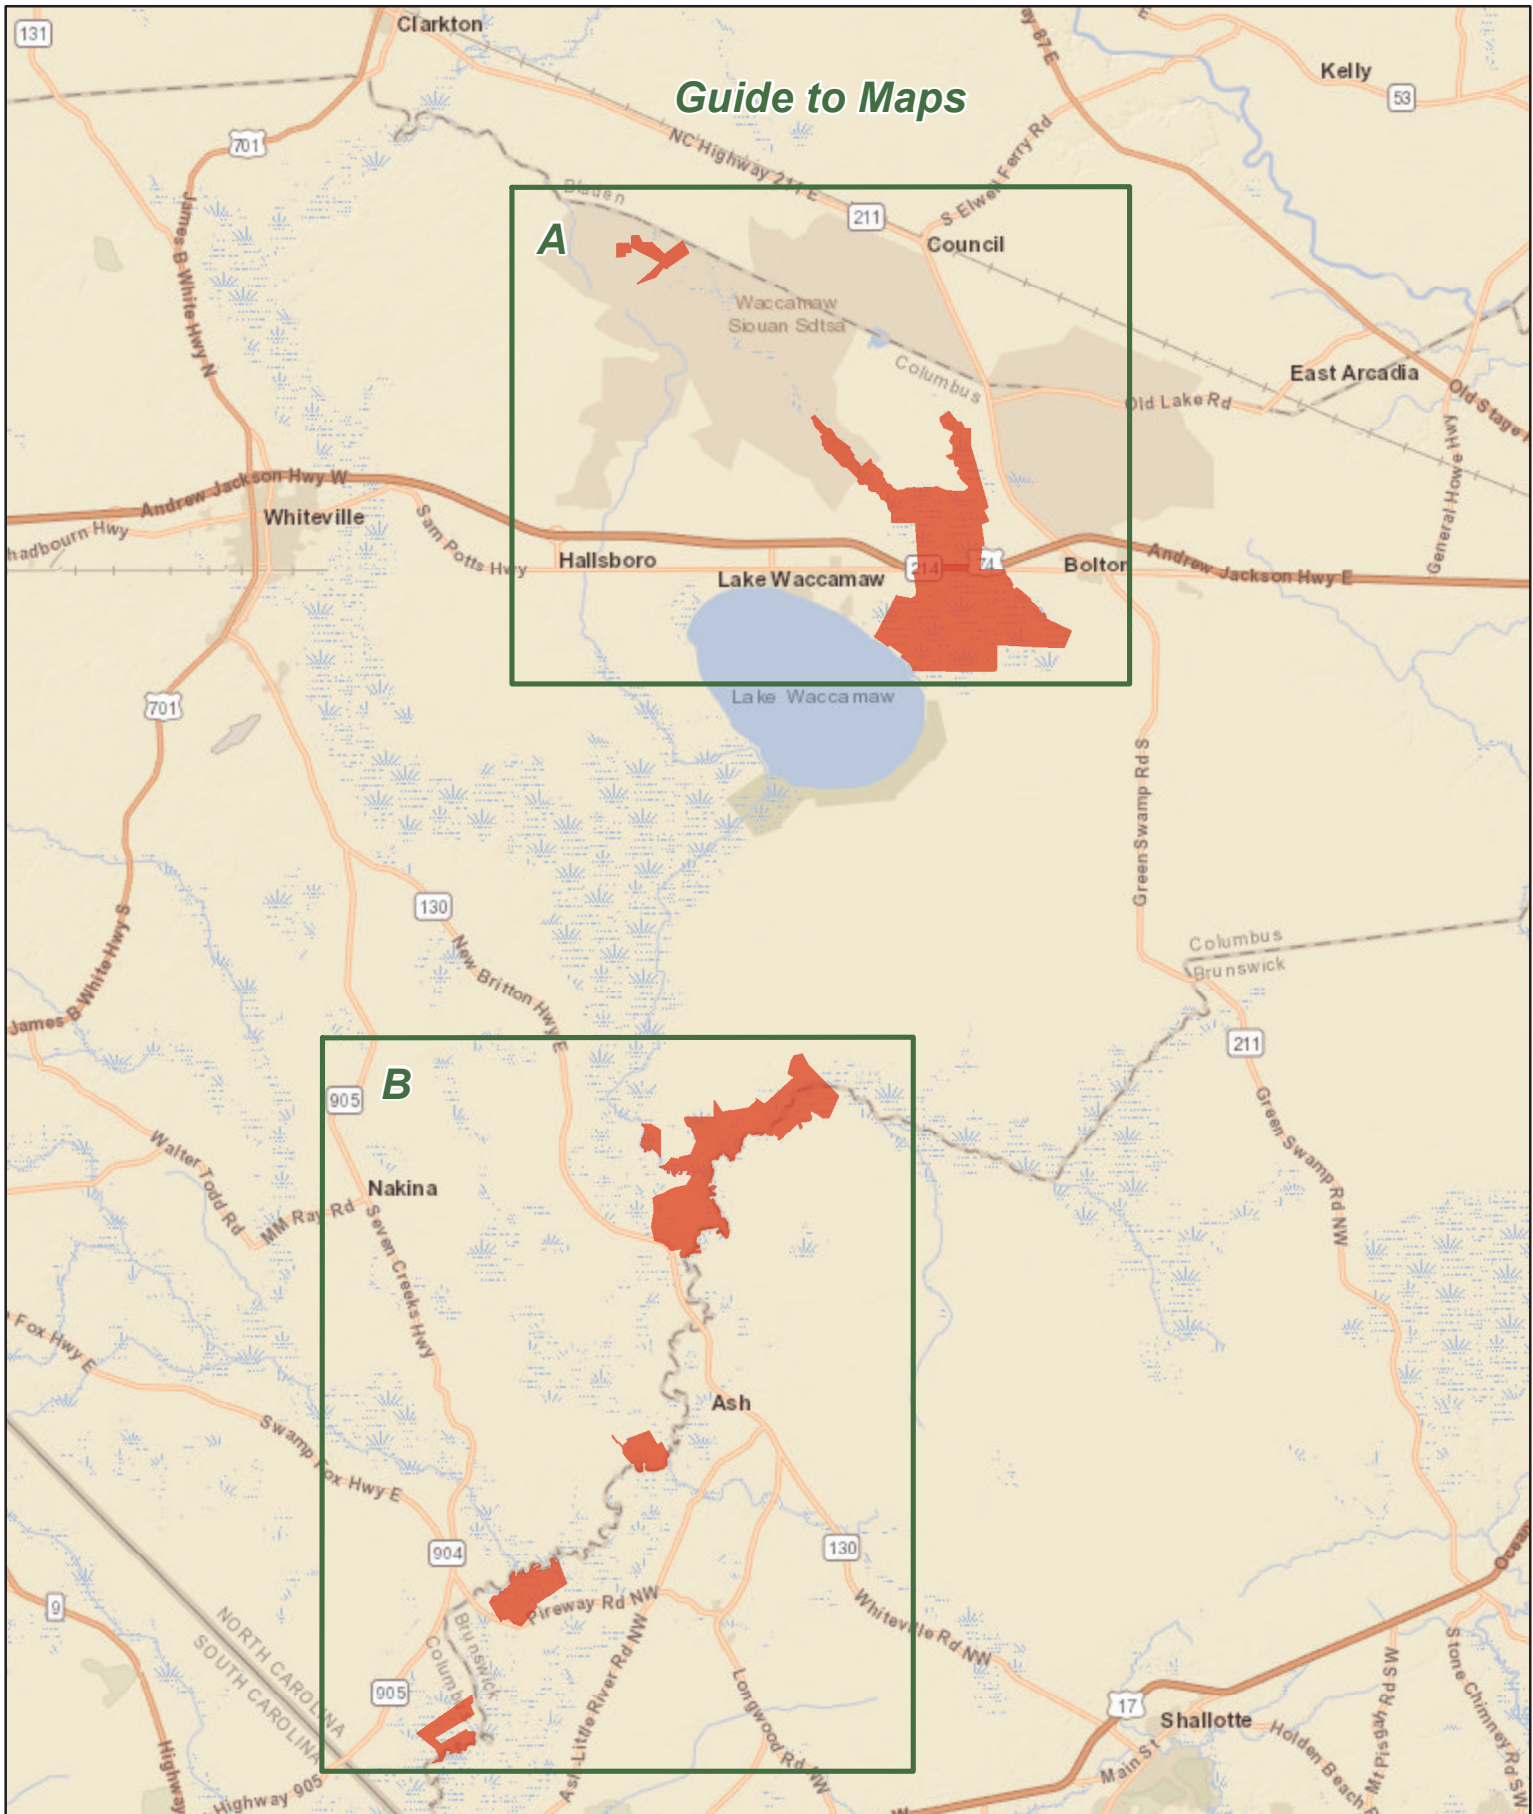

COLUMBUS COUNTY GAME LAND

N.C. Wildlife Resources Commission
Brunswick and Columbus Counties (10,740 total acres)

Guide to Maps

- | | | | |
|--------------------|--|----------------------------|----------------------------------|
| WRC Boating Access | Gate Open Sep.1 - Mar.1,
Apr.1 - End of Turkey Season | Hunter Vehicle Access Road | Game Land - Bear Management Area |
| Public Parking | Permanently Closed Gate | Secondary Road | State Park |
| | | Trail | 0 1 2 Miles |

COLUMBUS COUNTY GAME LAND (continued)
 N.C. Wildlife Resources Commission
 Brunswick and Columbus Counties

COLUMBUS COUNTY GAME LAND (continued)

N.C. Wildlife Resources Commission
Brunswick and Columbus Counties

B