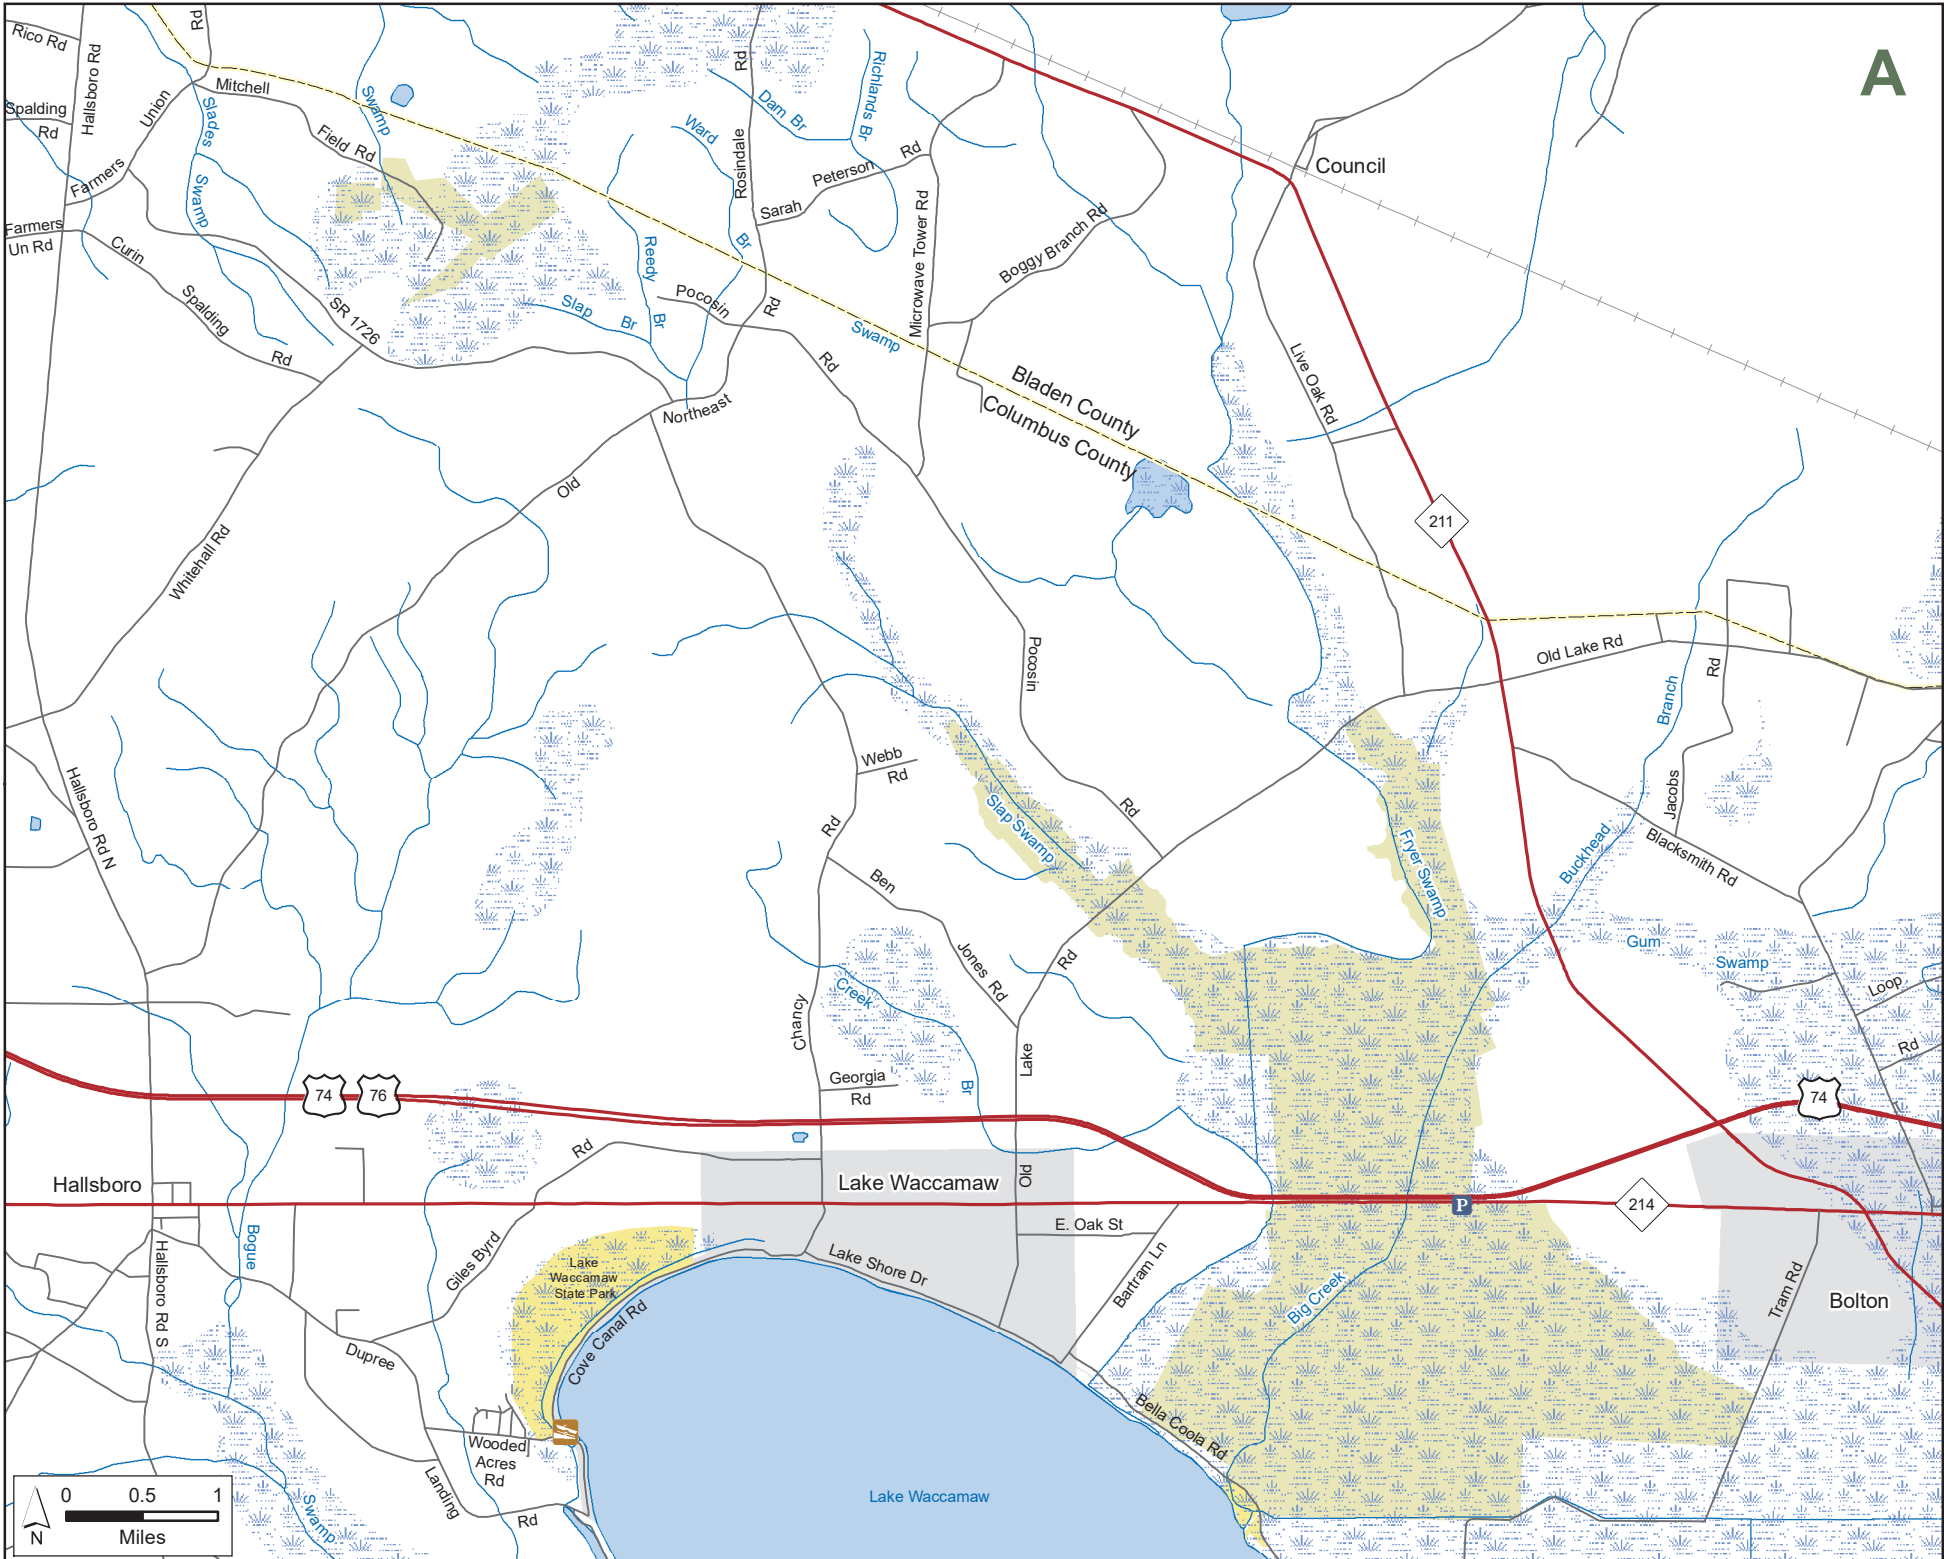

COLUMBUS COUNTY GAME LAND

N.C. Wildlife Resources Commission
Brunswick and Columbus Counties (10,740 total acres)

Guide to Maps

- | | | | |
|--------------------|--|----------------------------|----------------------------------|
| WRC Boating Access | Gate Open Sep.1 - Mar.1,
Apr.1 - End of Turkey Season | Hunter Vehicle Access Road | Game Land - Bear Management Area |
| Public Parking | Permanently Closed Gate | Secondary Road | State Park |
| | | Trail | 0 1 2 Miles |

COLUMBUS COUNTY GAME LAND (continued)
 N.C. Wildlife Resources Commission
 Brunswick and Columbus Counties

COLUMBUS COUNTY GAME LAND (continued)

N.C. Wildlife Resources Commission
Brunswick and Columbus Counties