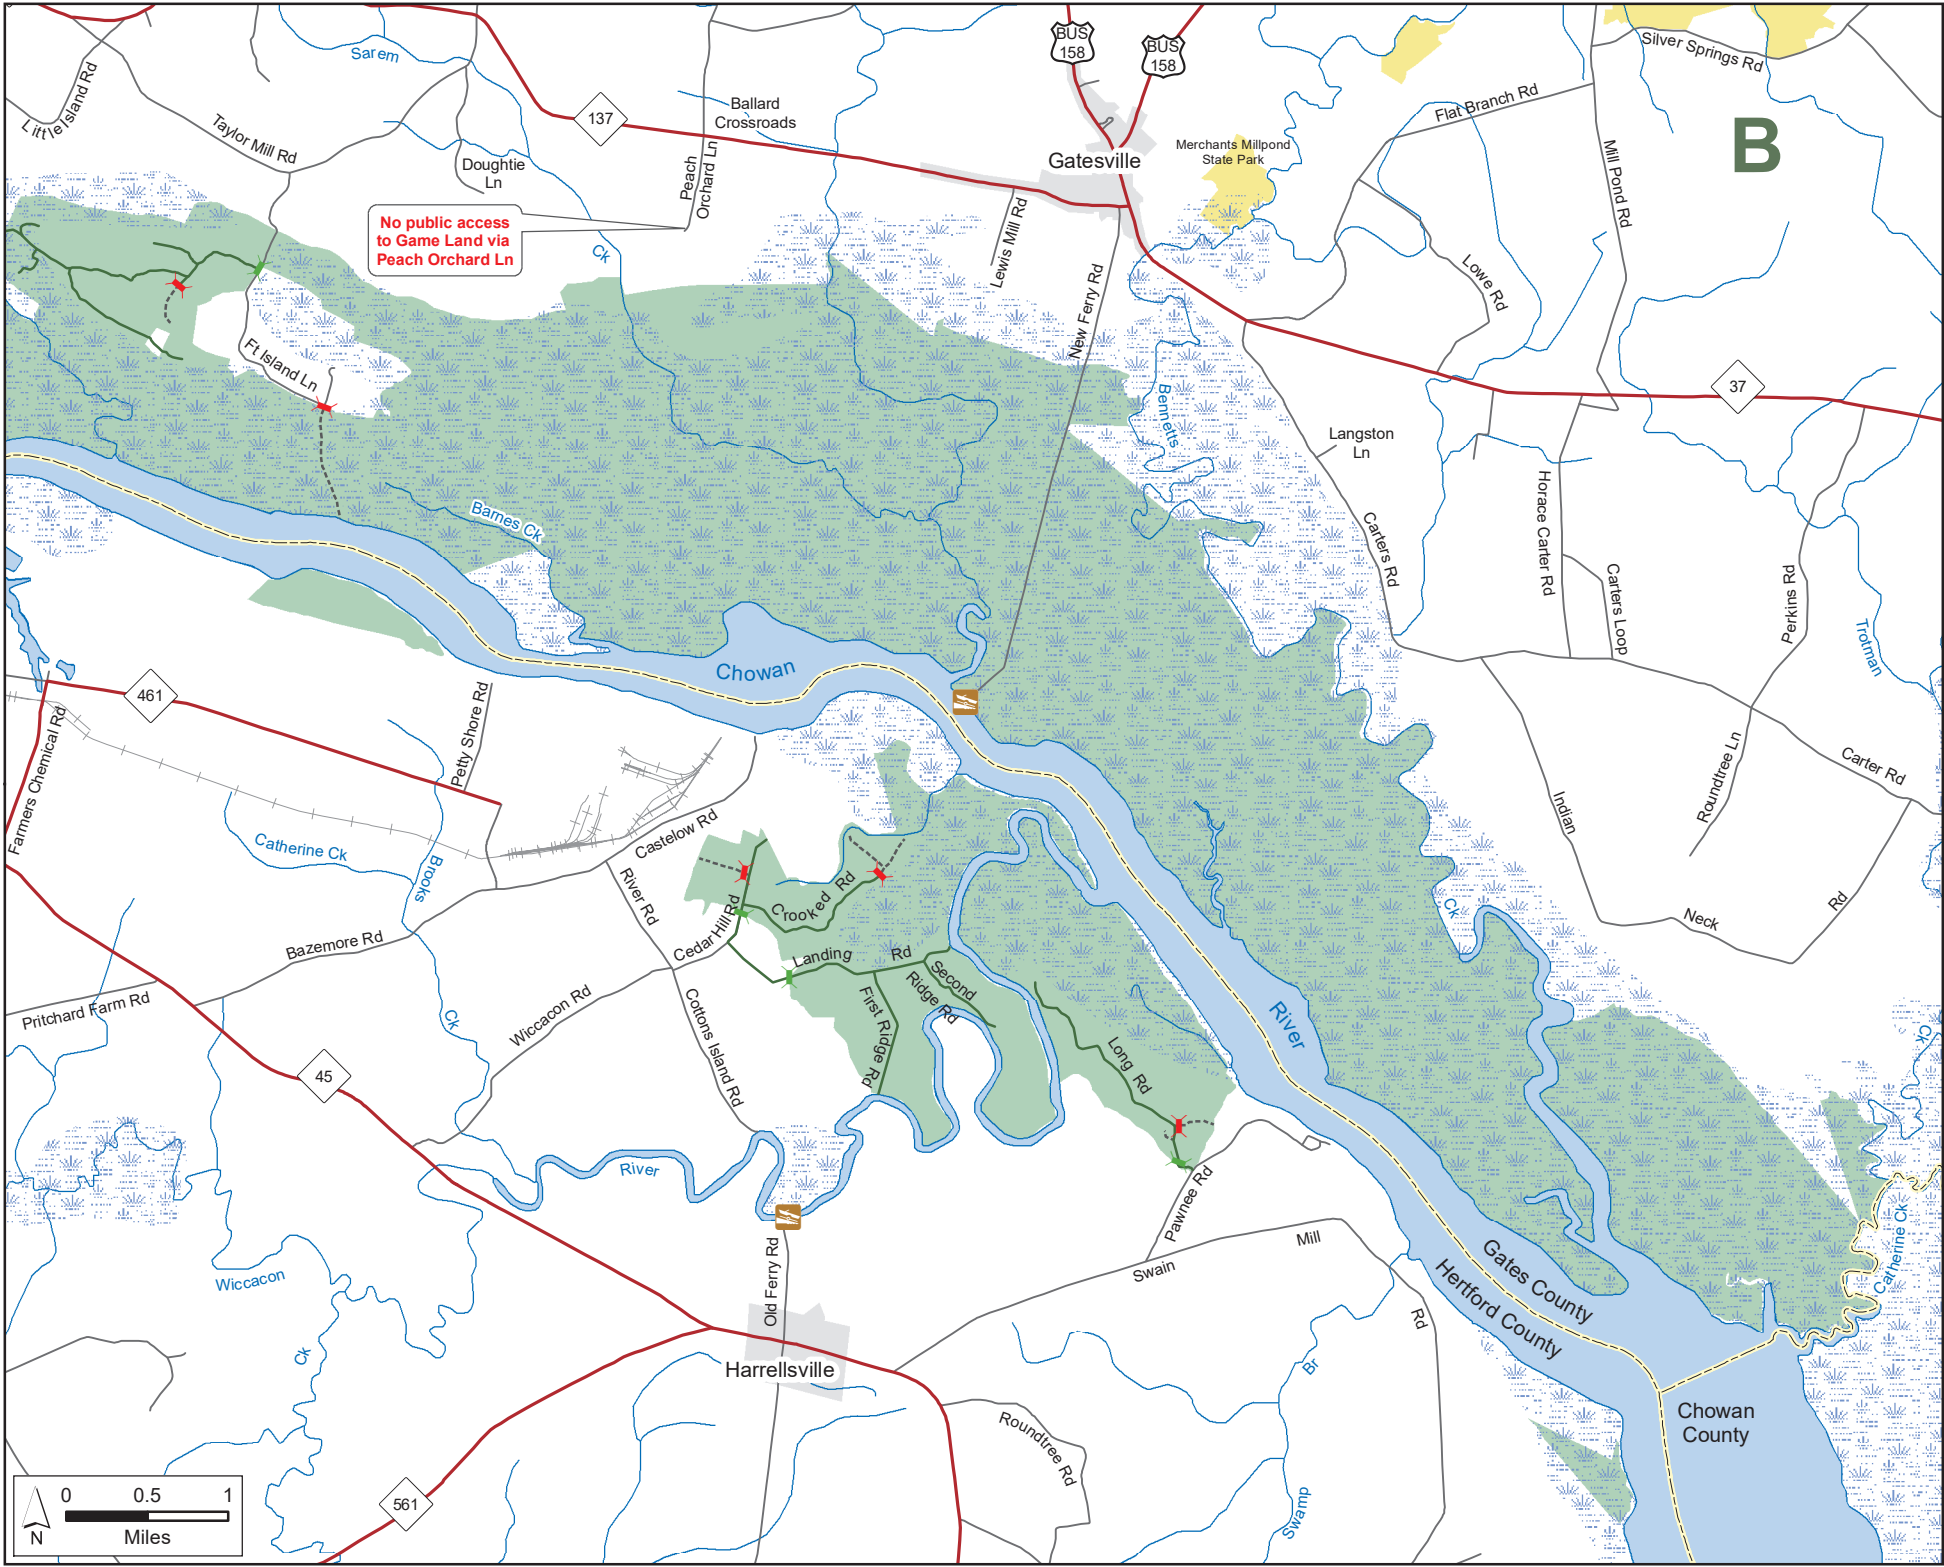

CHOWAN SWAMP GAME LAND

N.C. Division of Parks and Recreation, N.C. State Natural Resources Foundation, N.C. Wildlife Resources Commission
Bertie, Gates and Hertford Counties (33,800 total acres)

CHOWAN SWAMP GAME LAND (continued)

CHOWAN SWAMP GAME LAND (continued)

N.C. Division of Parks and Recreation, N.C. State Natural Resources Foundation, N.C. Wildlife Resources Commission
Bertie, Gates and Hertford Counties

C