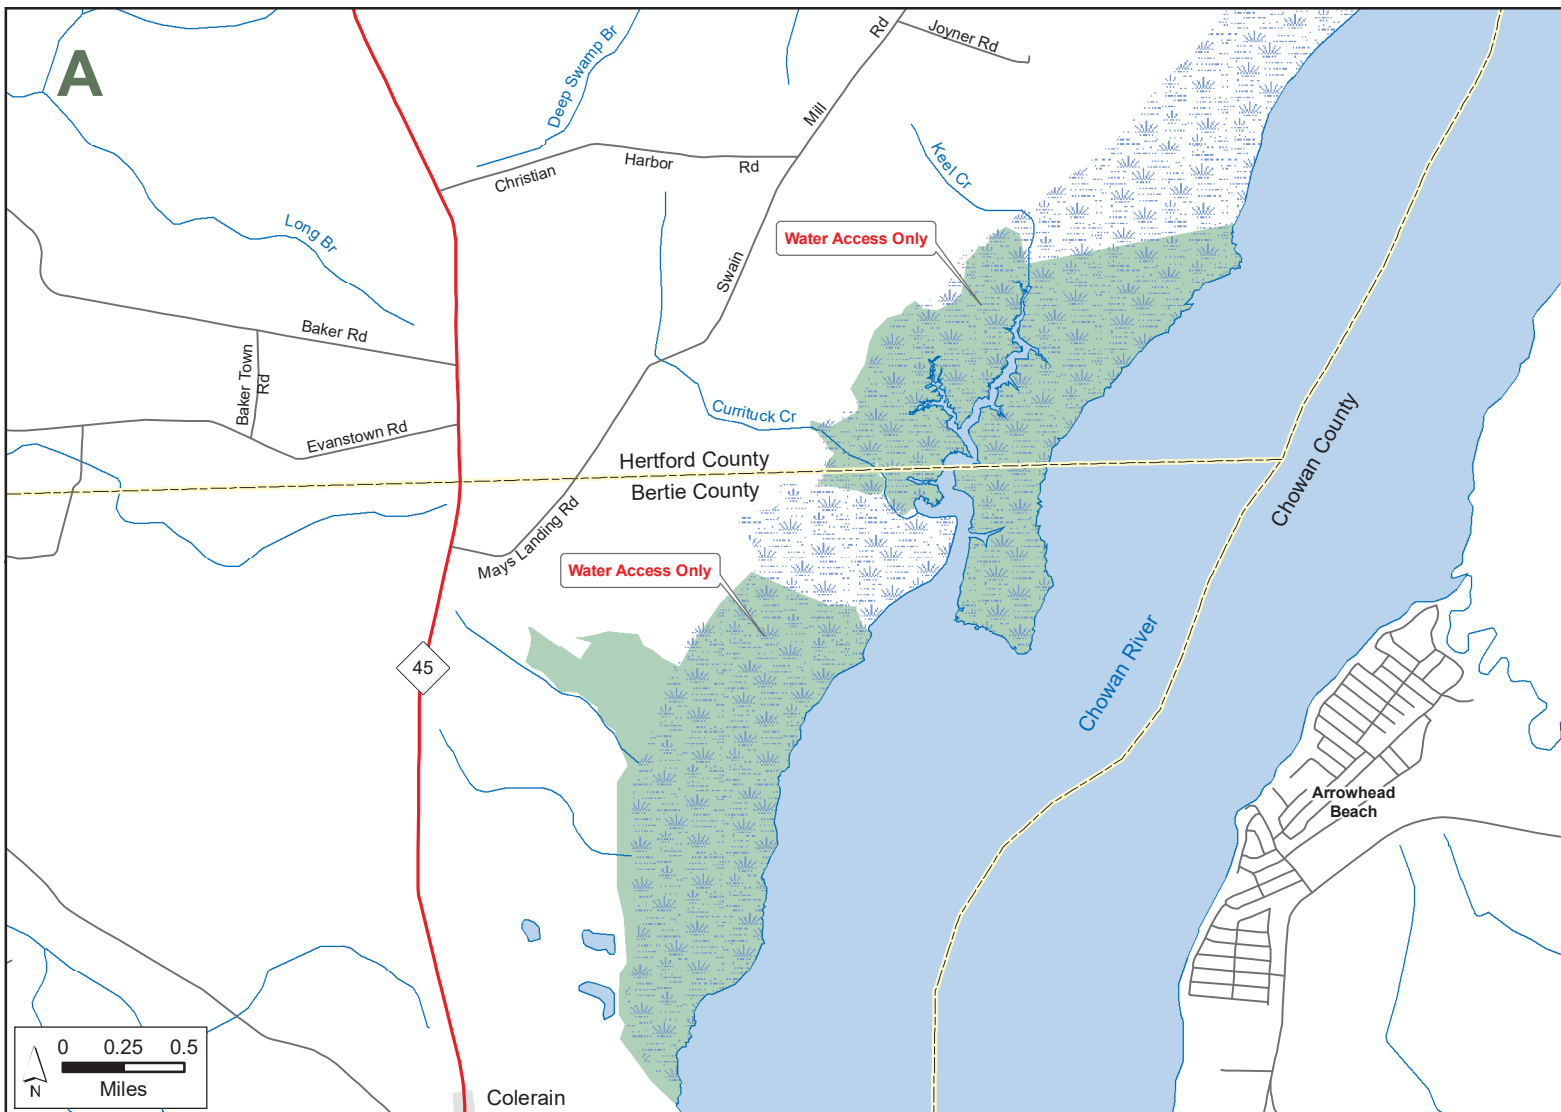

CHOWAN SWAMP GAME LAND

N.C. Division of Parks and Recreation, N.C. State Natural Resources Foundation, N.C. Wildlife Resources Commission
Bertie, Gates and Hertford Counties (33,800 total acres)

CHOWAN SWAMP GAME LAND (continued)

CHOWAN SWAMP GAME LAND (continued)

N.C. Division of Parks and Recreation, N.C. State Natural Resources Foundation, N.C. Wildlife Resources Commission
Bertie, Gates and Hertford Counties

C