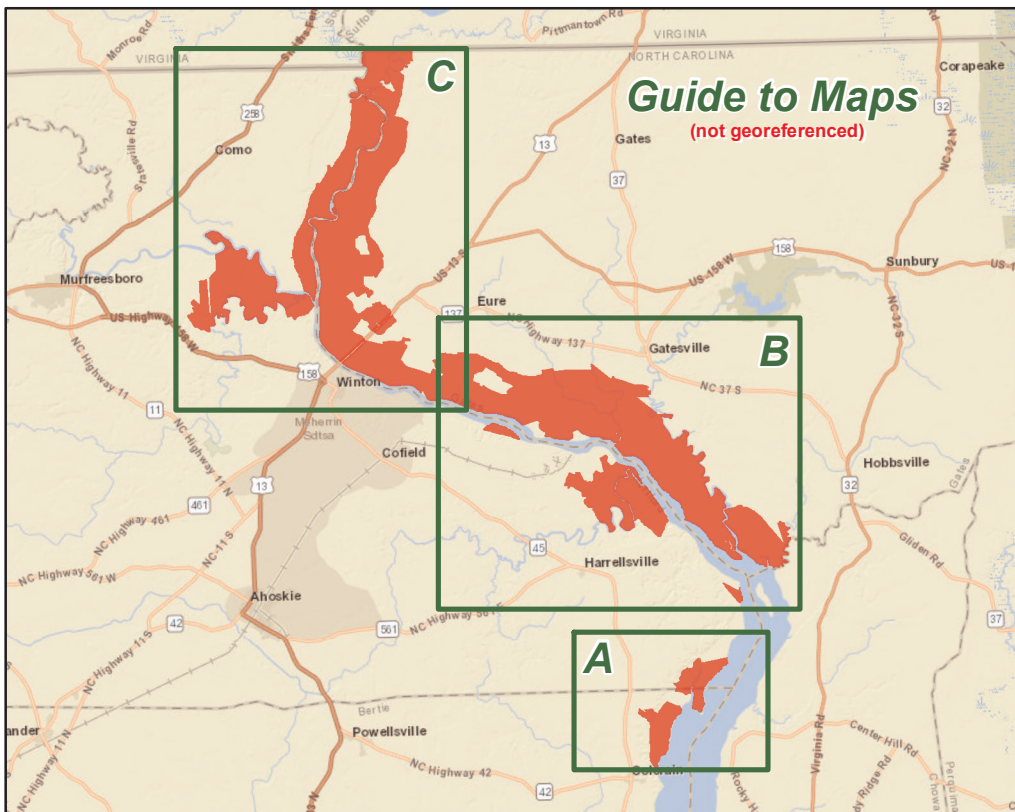

CHOWAN SWAMP GAME LAND

N.C. Division of Parks and Recreation, N.C. State Natural Resources Foundation, N.C. Wildlife Resources Commission
Bertie, Gates and Hertford Counties (33,800 total acres)

CHOWAN SWAMP GAME LAND (continued)

CHOWAN SWAMP GAME LAND (continued)

N.C. Division of Parks and Recreation, N.C. State Natural Resources Foundation, N.C. Wildlife Resources Commission
Bertie, Gates and Hertford Counties

C